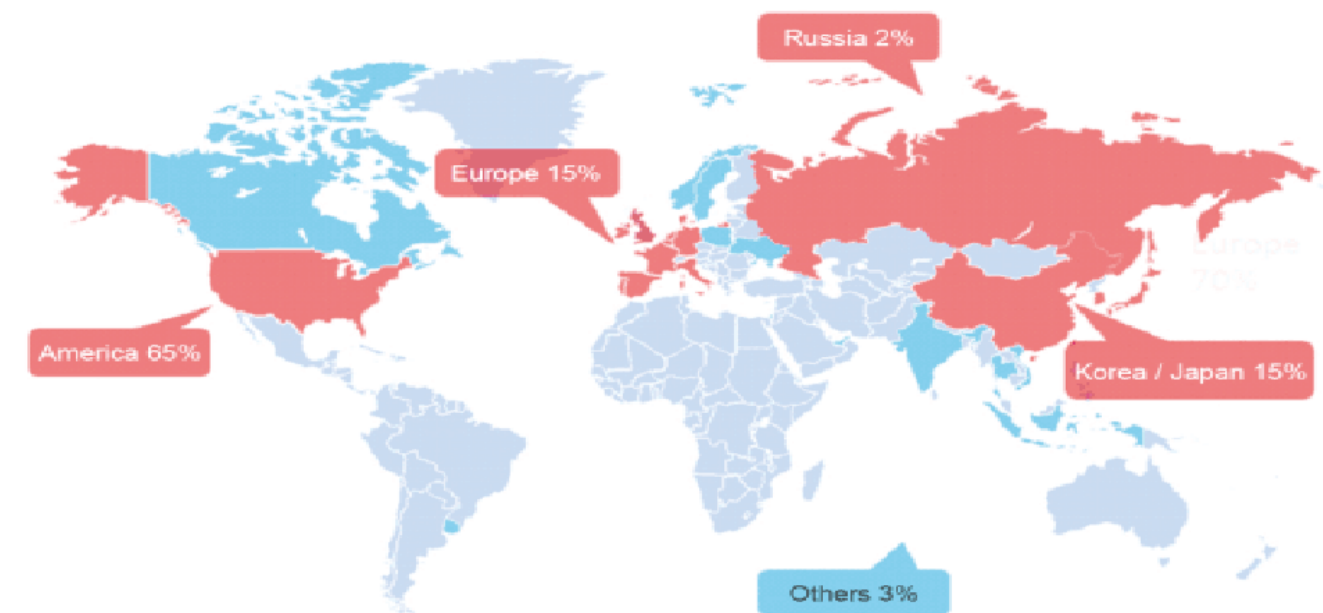

Silkscreen Printing

Water Slide Decal

UV Printing

Market Distribution

Main Markets (2013 - 2021)

CONTENT

- 1** Wine Champagne Bottle Chillers
- 2** 3 in 1 Insulated Beer Can / Bottle Coolers
- 5** Stainless Steel Insulated Water Bottles
- 7** Stainless Steel Tumblers
- 13** Stainless Steel Mugs
- 16** Portable Outdoor & Sports Water Bottles
- 25** Stainless Steel Growlers & Jugs
- 28** Stainless Steel Insulated Food Jars
- 30** Enamel Mugs
- 31** Stainless Steel Pet Bowls