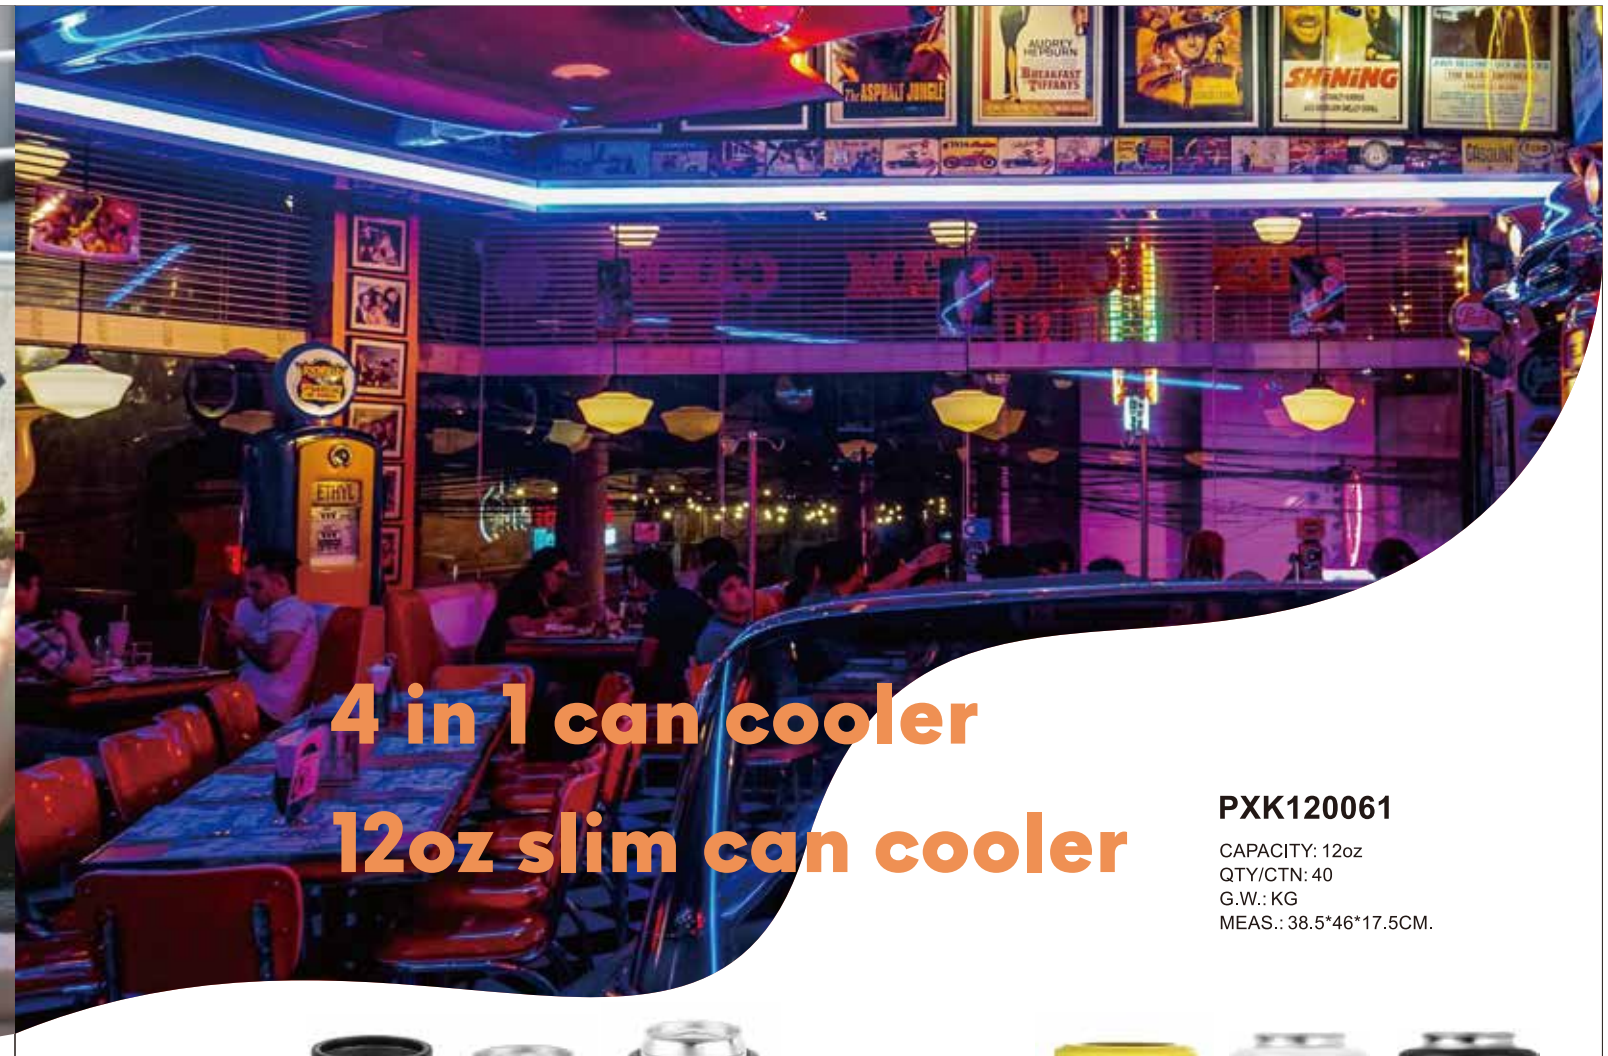

4 in 1 can cooler 12oz slim can cooler

PXK120061
CAPACITY: 12oz
QTY/CTN: 40
G.W.: KG
MEAS.: 38.5*46*17.5CM.