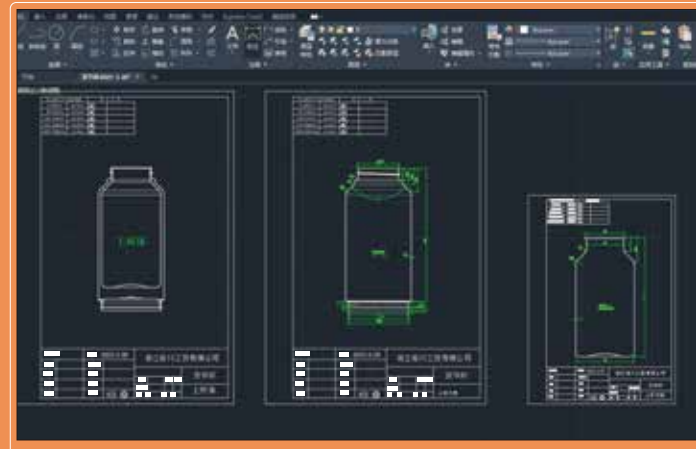

We're capable of Custom Molding & Engineering Design

Customization Options